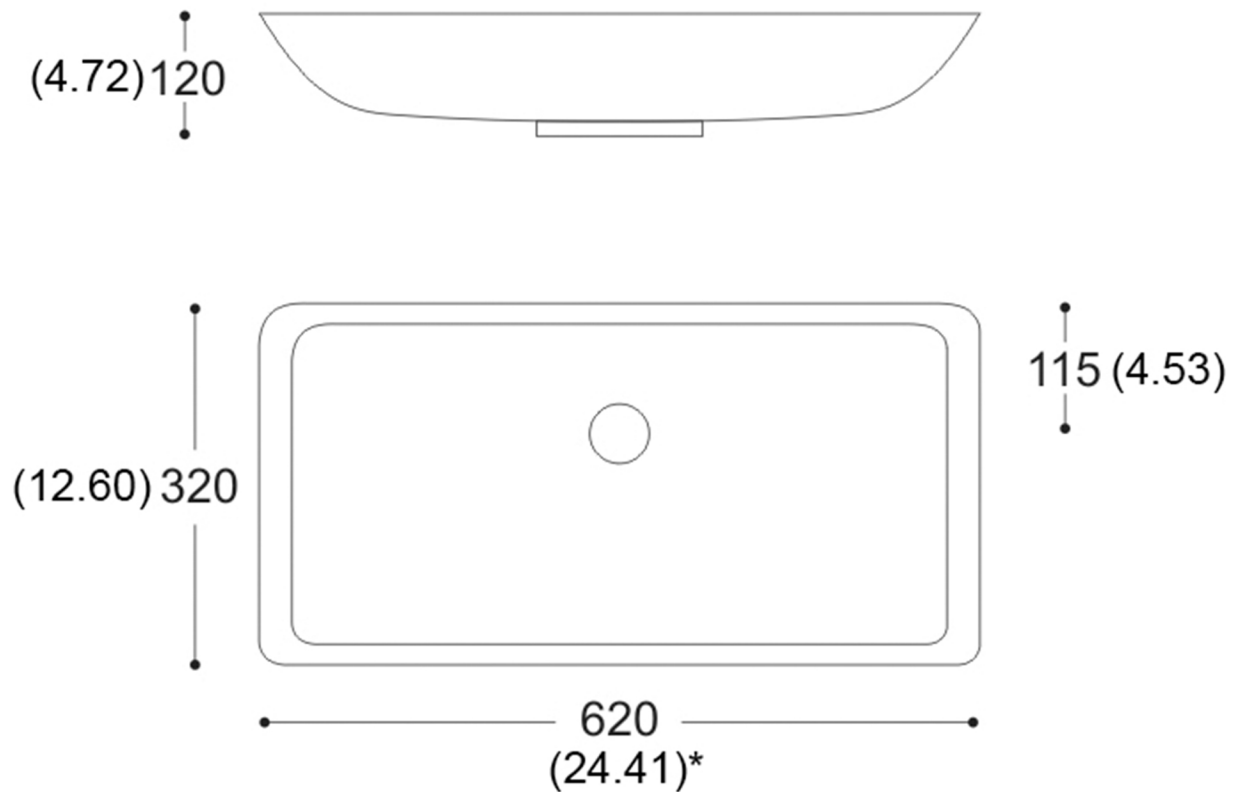

## ALUMIX NEK

Model: ALUMIX NEK

Category: Bathroom Sink

Material: Aluminum

Dimensions: 24.5"(L) x 12.2"(W) x 5"(D)

Description: Luxury bathroom sink in black and sink finish.

\*Numbers in parenthesis are in inches